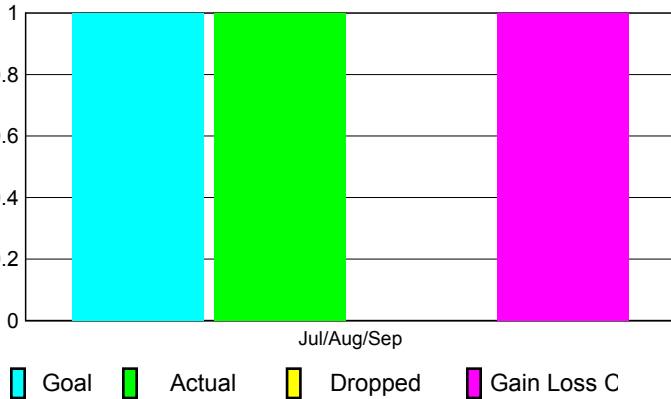

## CLUBS

Club Results  
2010-2011

Clubs  
2009-2010

Month	New Club Goal	Actual New Clubs	Actual Dropped Clubs	Gain/Loss of Clubs	Gain/Loss of Clubs
Jul/Aug/Sep	1	1	0	1	3
<b>Totals</b>	<b>1</b>	<b>1</b>	<b>0</b>	<b>1</b>	<b>3</b>

### Club Results 2010-2011

Goal, New, Dropped, Gain/Loss

### Comparison of Club Gain/Loss

Current Year Compared to the Previous Year