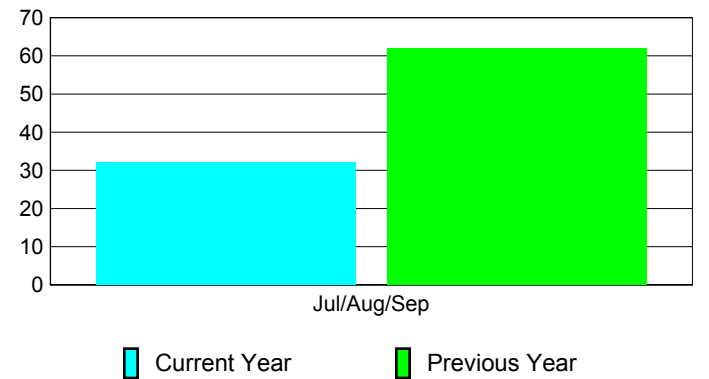

Comparison of Membership Gain/Loss

Current Year Compared to the Previous Year