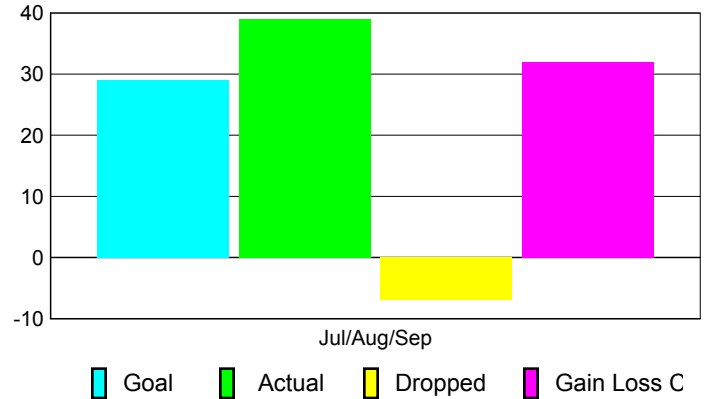

### YTD Status Quo Clubs 2010-2011

Status Quo Clubs Compared to Status Quo Members

## MEMBERSHIP

Membership Results  
2010-2011

Membership  
2009-2010

Month	Net Memb Goal	Actual New Memb	Actual Dropped Memb	Gain/Loss of Memb	Gain/Loss of Memb
Jul/Aug/Sep	29	39	-7	32	62
<b>Totals</b>	<b>29</b>	<b>39</b>	<b>-7</b>	<b>32</b>	<b>62</b>

### Membership Results 2010-2011

Goal, New, Dropped, Gain/Loss

### Comparison of Membership Gain/Loss

Current Year Compared to the Previous Year